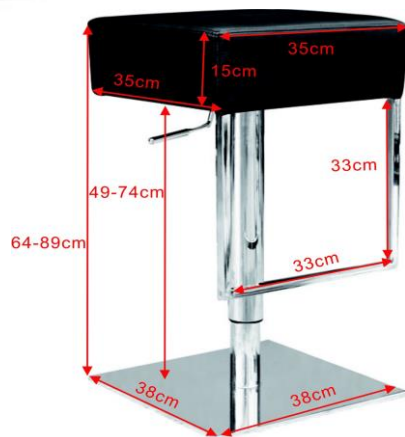

GLOBAL BAR STOOL

CODE

G-86/BL - G-86/WH

NAME

Global

EAN

Black: 5425017004547

White: 5425017004554

COLOUR

Black / white

PU + foam + multiplex + stainless steel

22 cm gas lift

DIMENSIONS

Exter. dim.: W 35 x D 35 x H 64 - 89 cm

Thickness seat: 15 cm

Height base: 49 - 74 cm

Dist. seat - foot support: 33 cm

Dim. base below: 38 x 38 cm

DIM. BOX (by piece)

50 x 23 x 40 cm

GROSS WEIGHT

15 kg

NET WEIGHT

14 kg